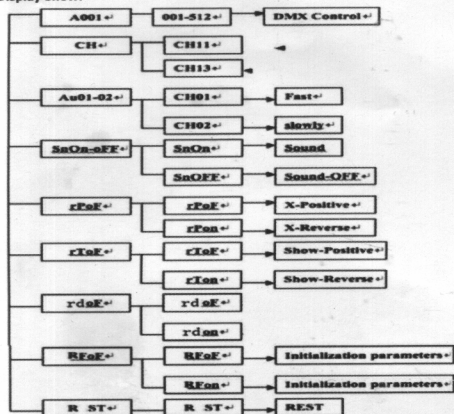

UNPACKING INSTRUCTION

Unpacking:

NOTICE

1. Do not turn on and off the unit frequently.
2. Makes sure the power supply connects ground before using.
3. This unit is applicable for only indoor use and must be avoided water, moisture and shade damage. Working temperature should be 18~30°C.
4. Do not use it successively over 4 hours, otherwise it will shorten its lifetime.
5. Use cleaning tissue to remove dust on the external lenses periodically to optimize light output.
6. Do not remove or break the warranty label, otherwise it void warranty.
7. Always replace with the exact same type fuse, replacement with anything other than the specified fuse can cause fire or electric shock and damage your unit, and will overstep our manufacturer's warranty.

Technical Specification

Voltage: AC 100V-240V

Frequency: 50-60 HZ

Light source: 1 pcs led lamp

Channel: 11 / 13CH

Strobe: 1-20 times per second

Item color: Black, white (optional)

Display show:

DMX512 Channels Control Illustration